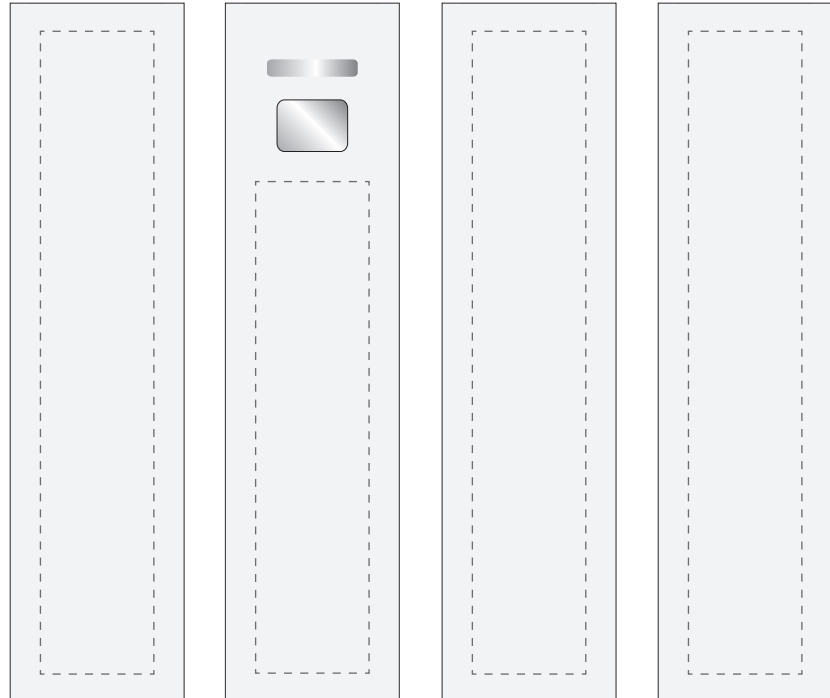

Your Ref:	Quantity:	Product Code: ZC2130
Our Ref:	Version: 1	Product Colour: WHITE

PRINTING CONCERNS:

PRODUCT INFO:

We stock this item in the following colours

PANTONE REFERENCE(S)

Full Colour Printing

ARTWORK SCALE 100%

Product Image for visualisation
- colours may vary

LEFT SIDE

FRONT

RIGHT SIDE

BACK

ARTWORK SCALE 100%
Max print area: 65mm x 15mm

ARTWORK SCALE 100%
Max print area: 85mm x 15mm

The dashed line is to demonstrate print area and will not appear on your printed item